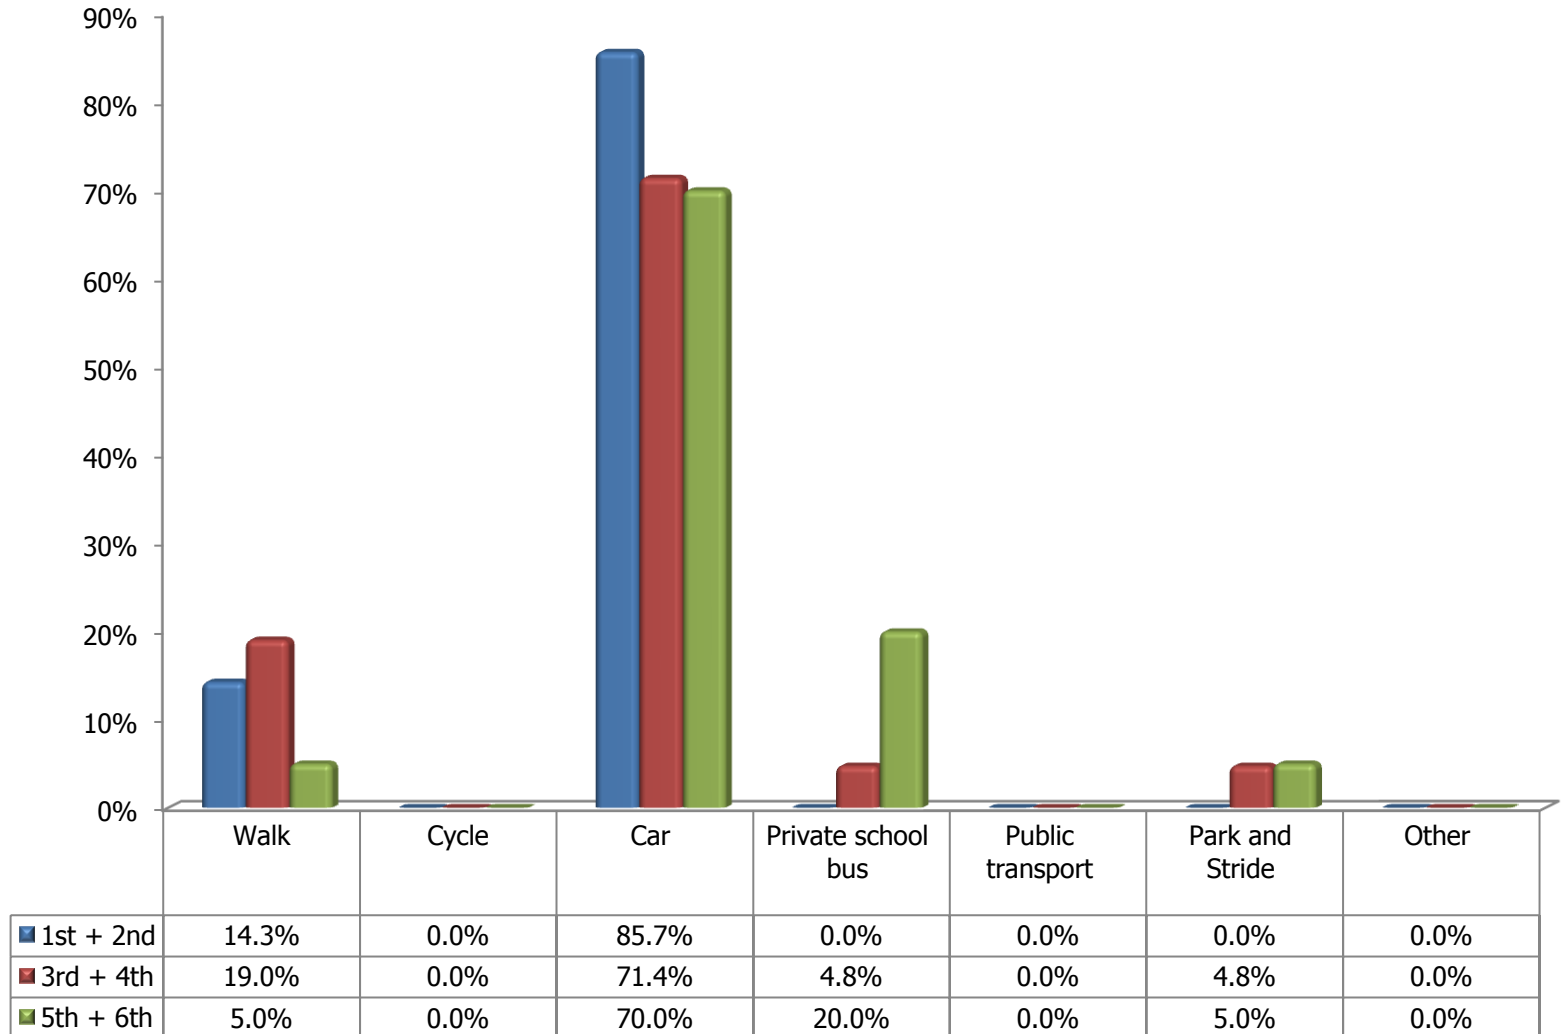

Scoil Mhuire Magherarney

Survey 3: October 2015

How do you usually travel TO school? (October 2015)

If you travel to school by Car or Park and Stride, do you Carpool? (October 2015)

How do you usually travel FROM school? (October 2015)