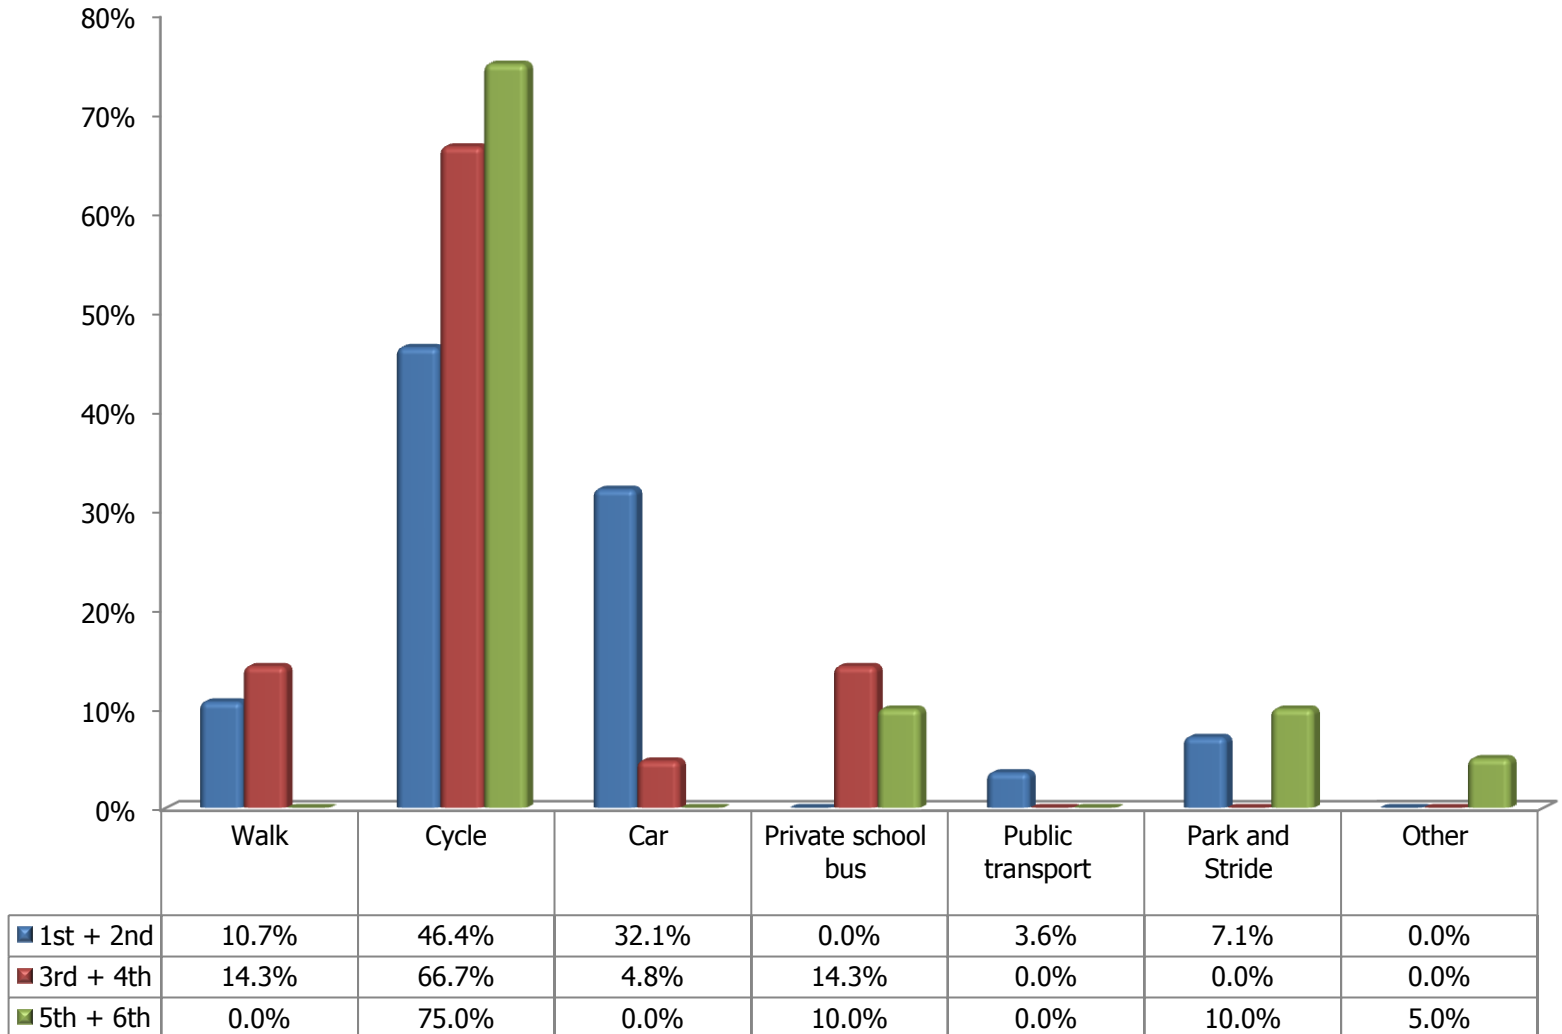

How would you PREFER to travel to school? (October 2015)