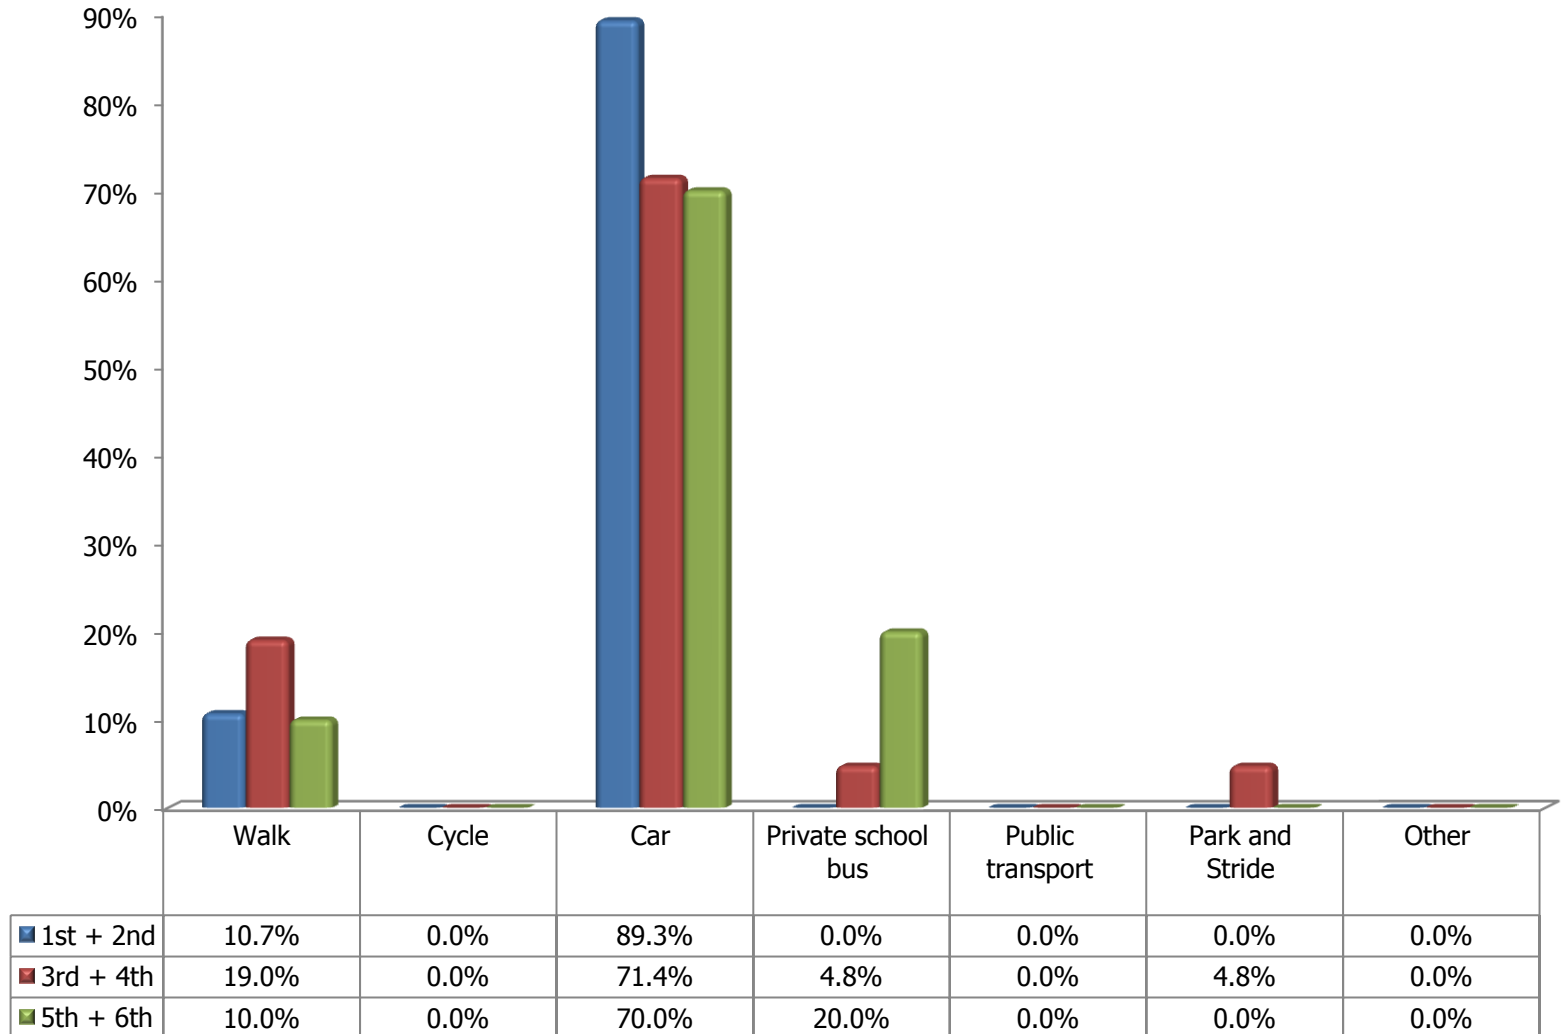

Scoil Mhuire Magherarney

Survey 3: October 2015

How do you usually travel TO school? (October 2015)

If you travel to school by Car or Park and Stride, do you Carpool? (October 2015)

How do you usually travel FROM school? (October 2015)