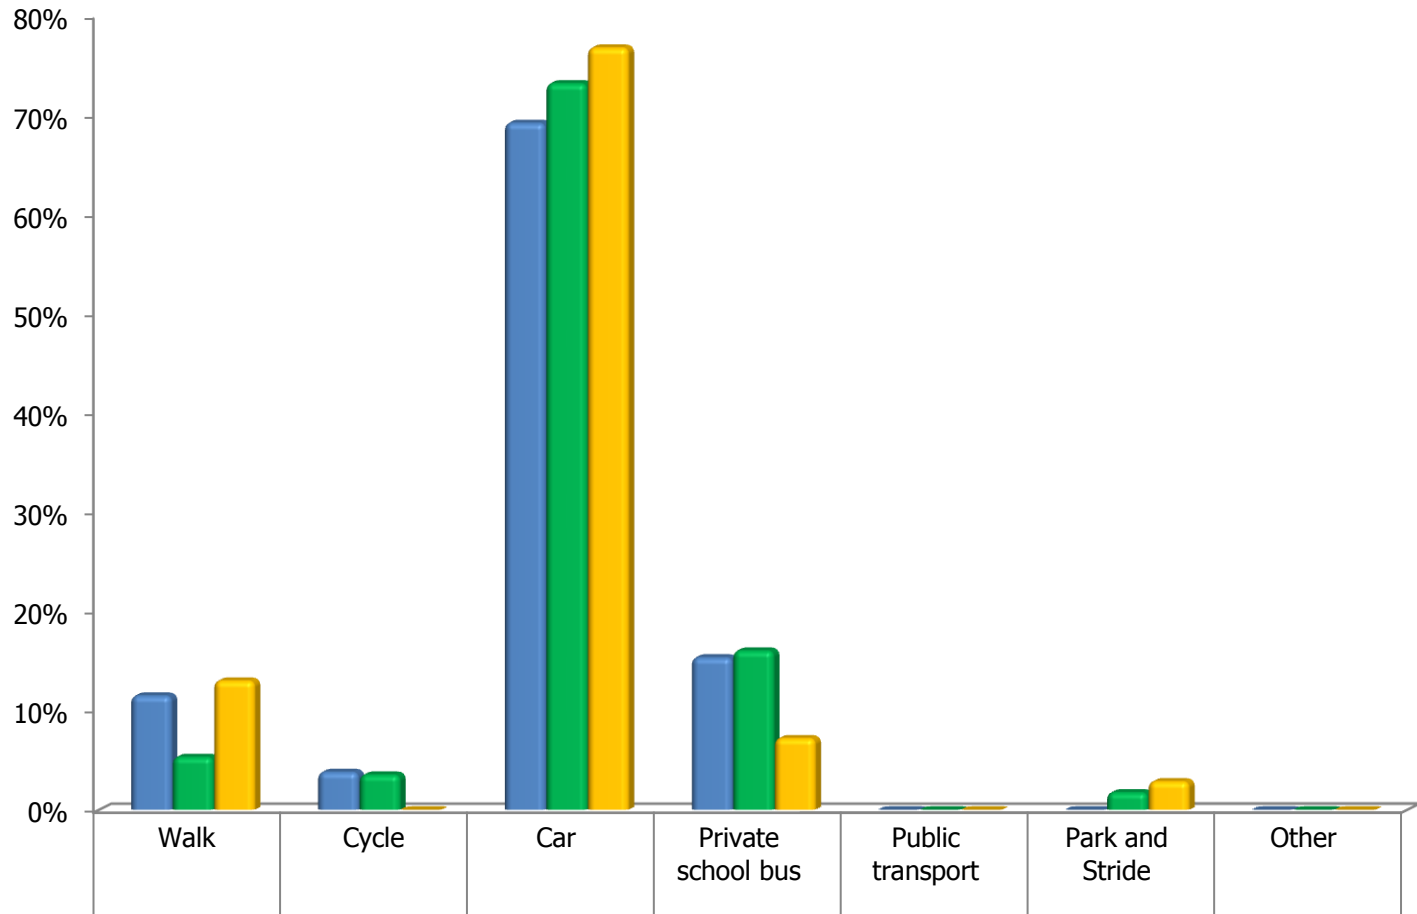

How do you usually travel FROM school?

■ November 2014	11.5%	3.8%	69.2%	15.4%	0.0%	0.0%	0.0%
■ April 2015	5.4%	3.6%	73.2%	16.1%	0.0%	1.8%	0.0%
■ October 0215	13.0%	0.0%	76.8%	7.2%	0.0%	2.9%	0.0%