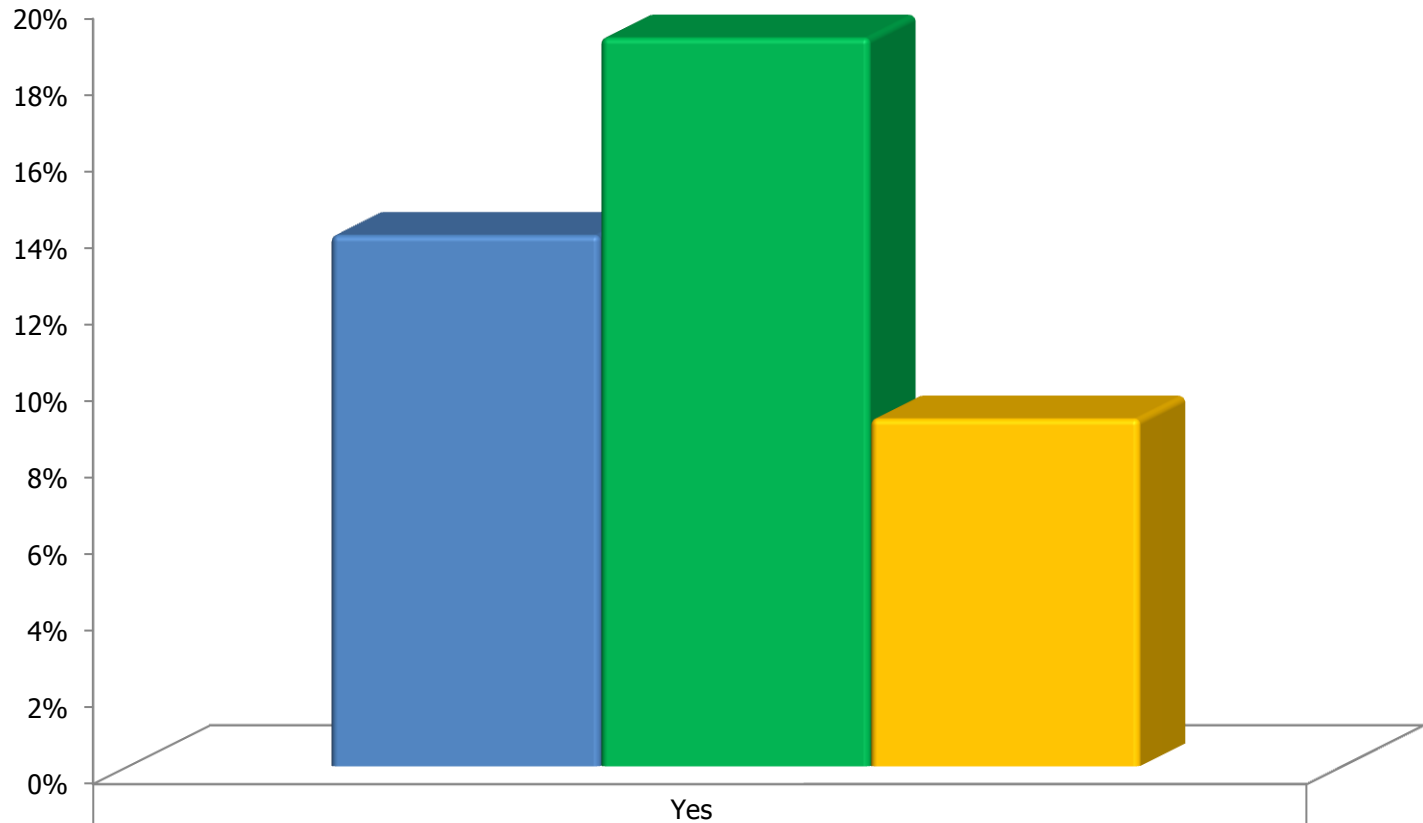

If you travel from school by Car or Park and Stride, do you Carpool?

■ November 2014	13.9%
■ April 2015	19.0%
■ October 2015	9.1%