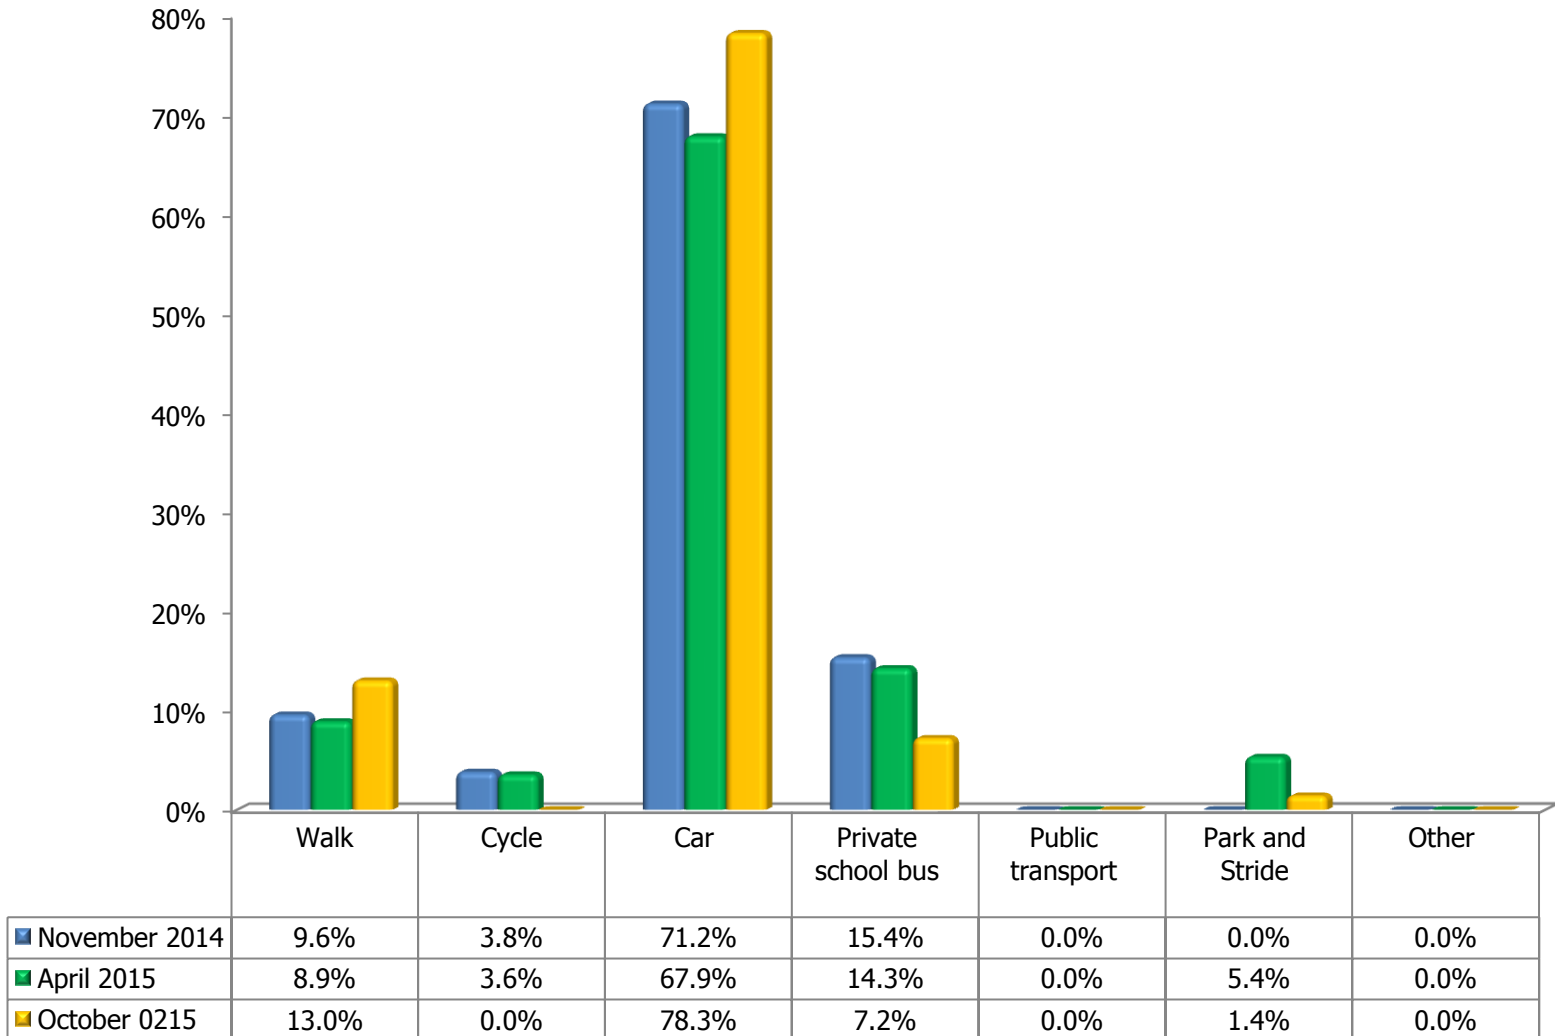

Scoil Mhuire Magherarney

Survey 3: October 2015

How do you usually travel TO school?

If you travel to school by Car or Park and Stride, do you Carpool?

■ November 2014	10.8%
■ April 2015	22.0%
■ October 2015	10.9%