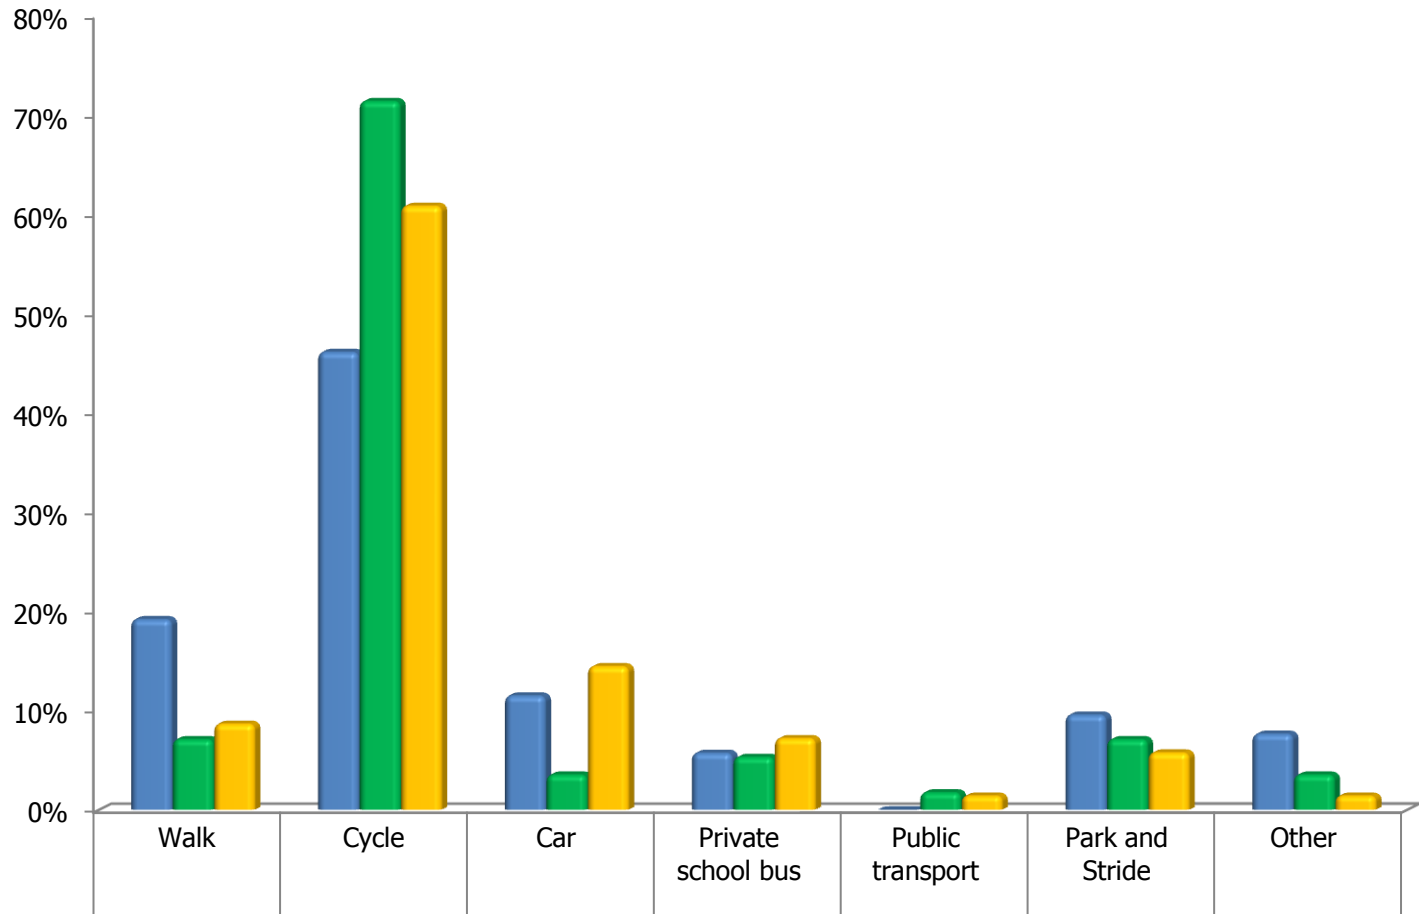

How would you PREFER to travel to school?

■ November 2014	19.2%	46.2%	11.5%	5.8%	0.0%	9.6%	7.7%
■ April 2015	7.1%	71.4%	3.6%	5.4%	1.8%	7.1%	3.6%
■ October 2015	8.7%	60.9%	14.5%	7.2%	1.4%	5.8%	1.4%